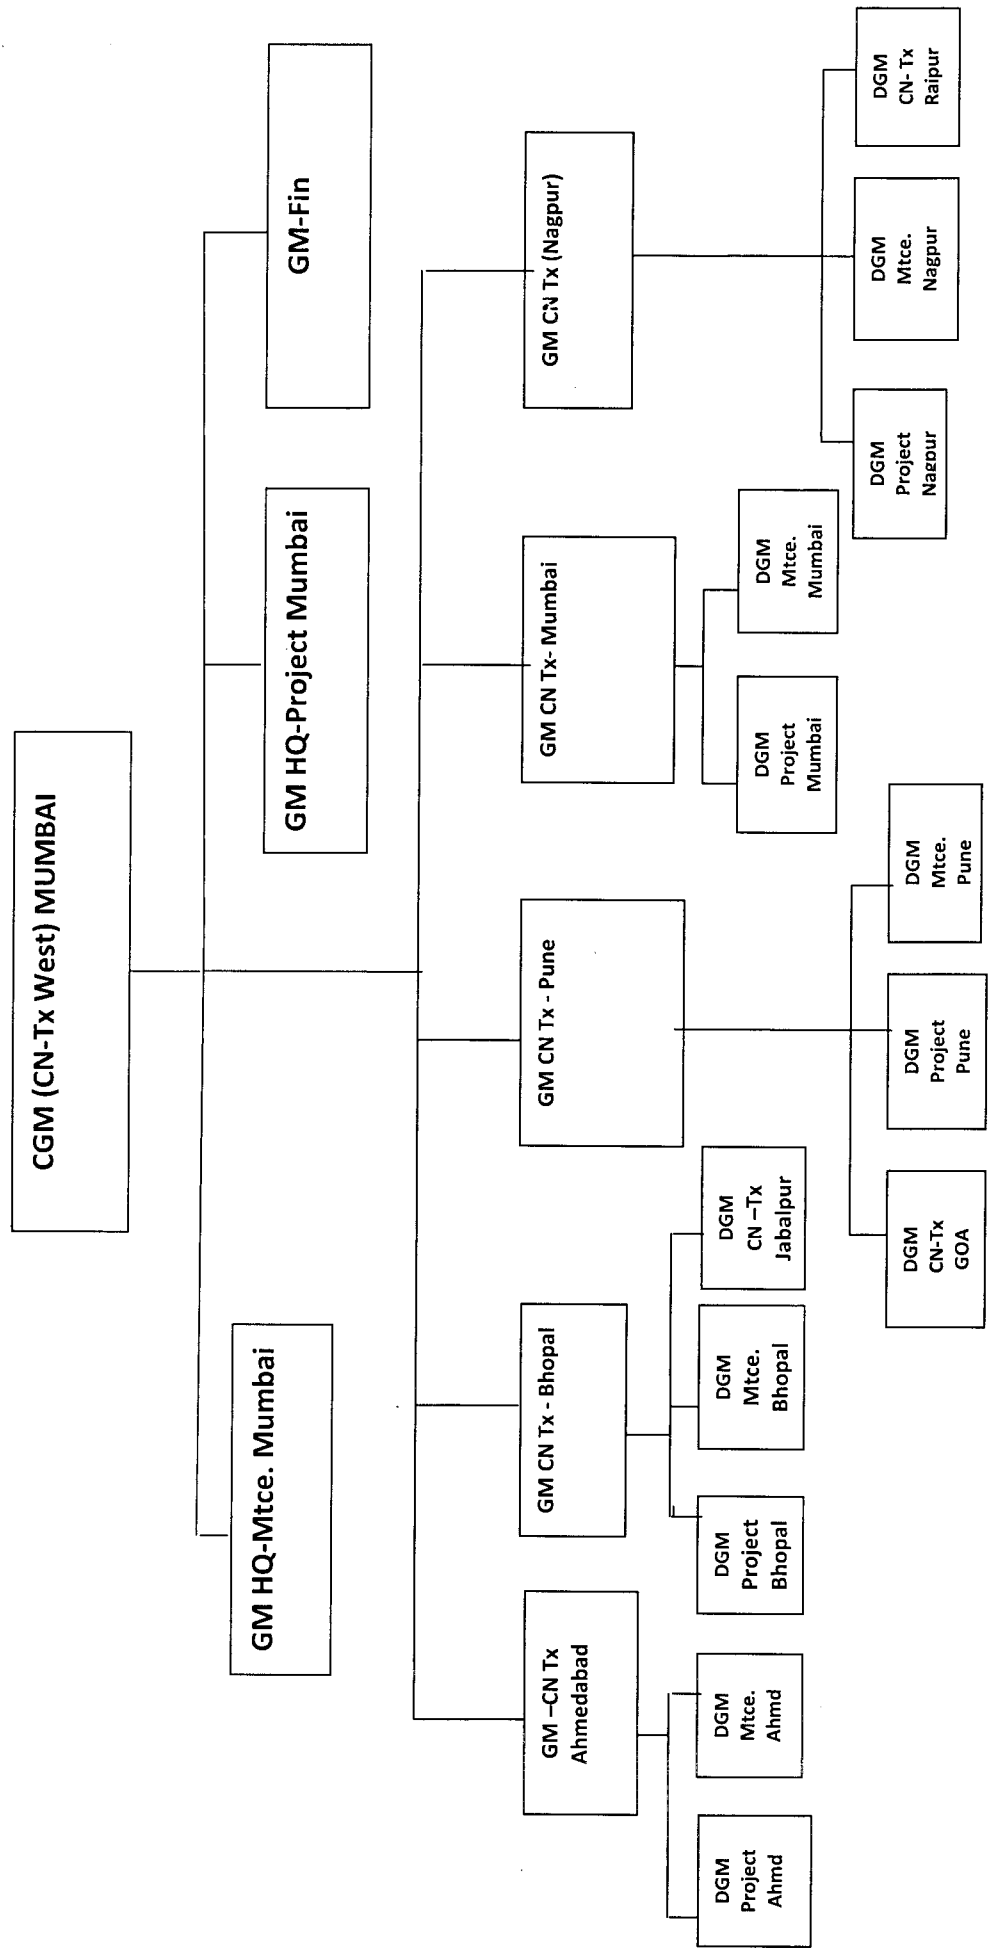

ORGANISATION CHART CGM-Core Network Tx (East)

ORGANISATION CHART CGM-Core Network Tx (West)

ORGANISATION CHART CGM-Core Network Tx (North)

(2)

ORGANISATION CHART CGM-Core Network (South)

ORGANISATION CHART CGM—CN- Tx North East Region

(M)

ORGANISATION CHART CGM-Training Centre

(M)

ORGANISATION CHART CGM-ITPC (Pune)

(M)