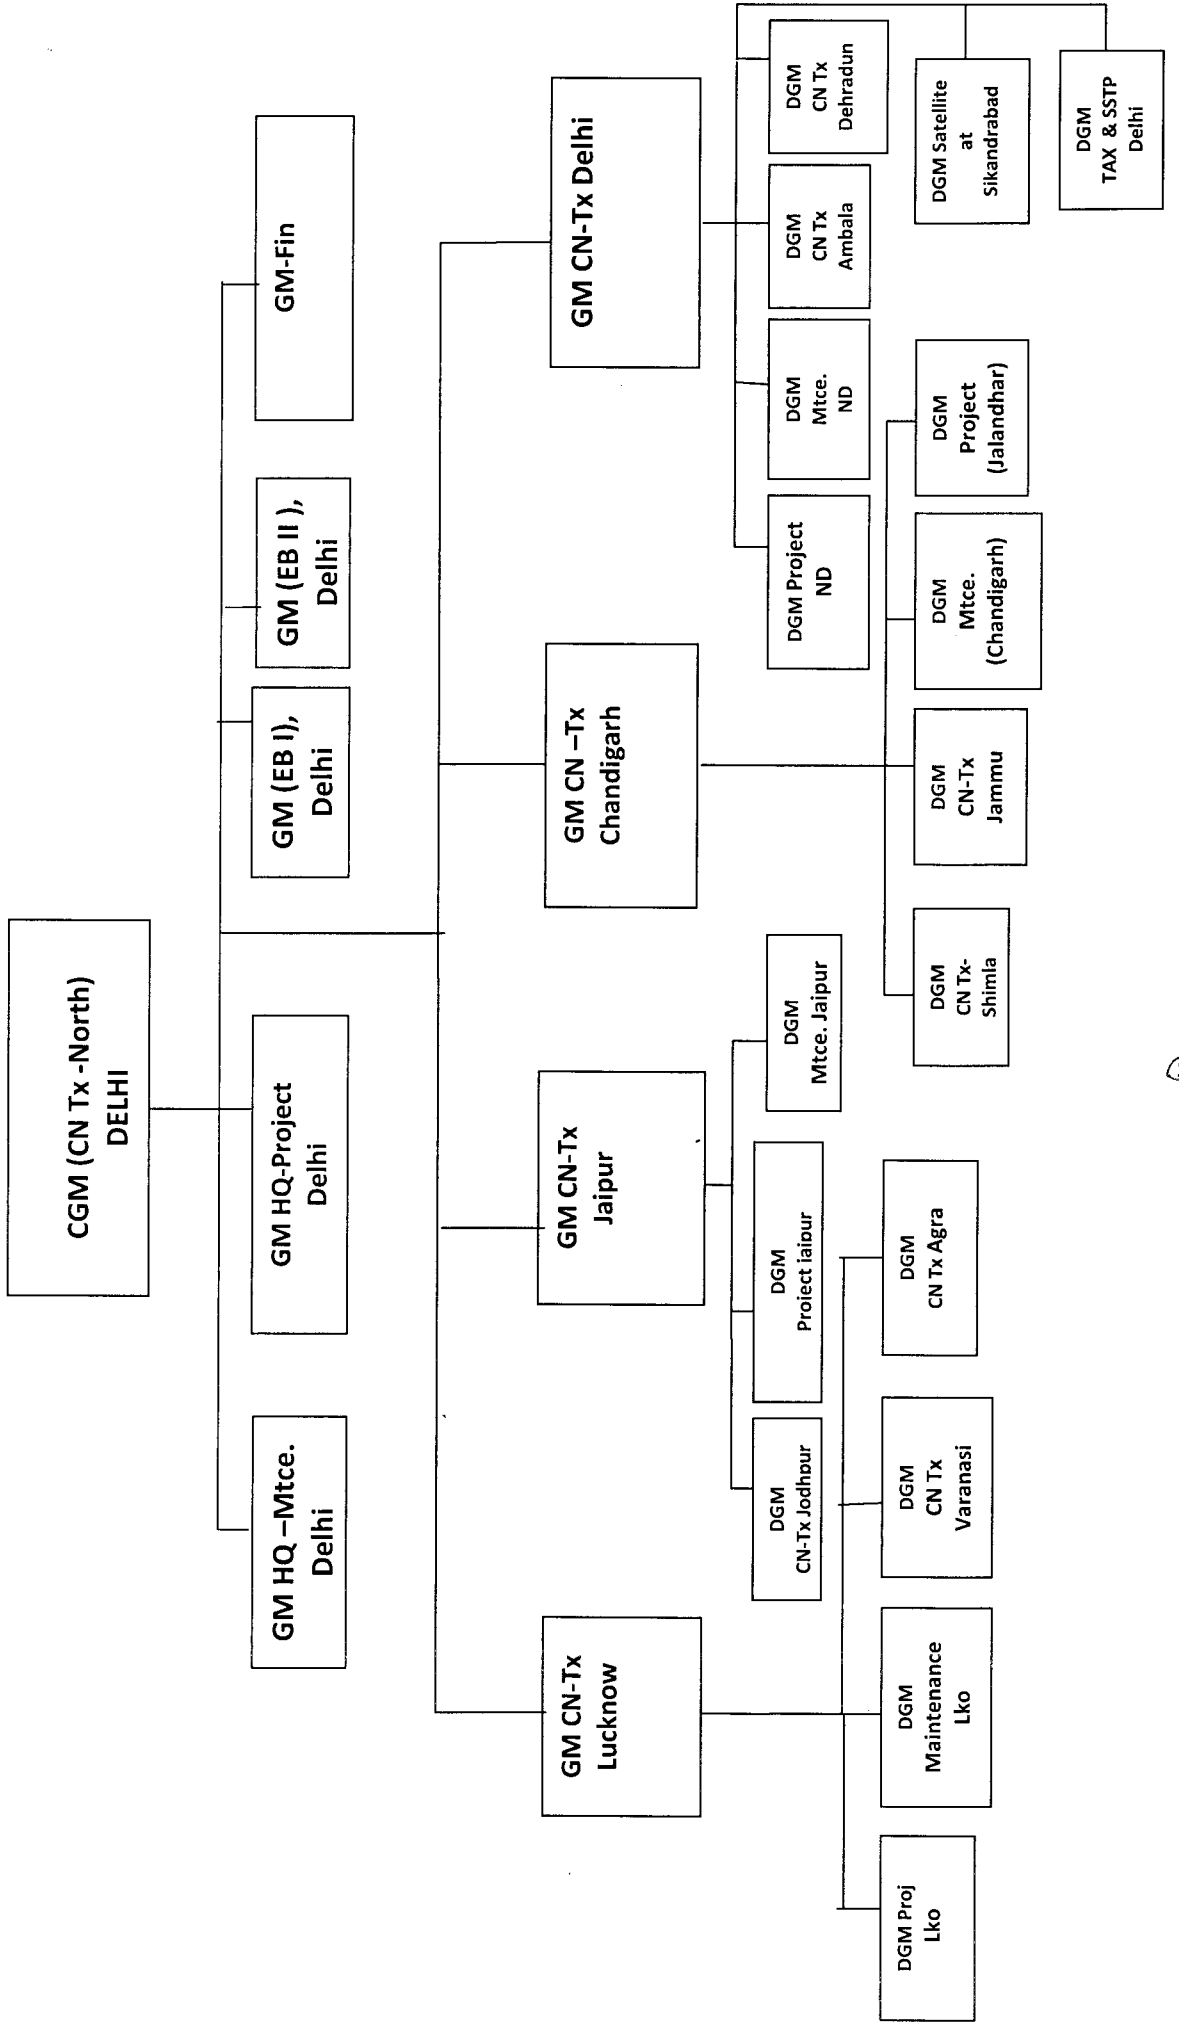

ORGANISATION CHART CGM-Core Network Tx (East)

ORGANISATION CHART CGM-Core Network Tx (West)

ORGANISATION CHART CGM-Core Network Tx (North)

(2)

ORGANISATION CHART CGM-Core Network (South)

ORGANISATION CHART CGM—CN- Tx North East Region

(M)

ORGANISATION CHART CGM-Training Centre

(M)

ORGANISATION CHART CGM-ITPC (Pune)

(M)