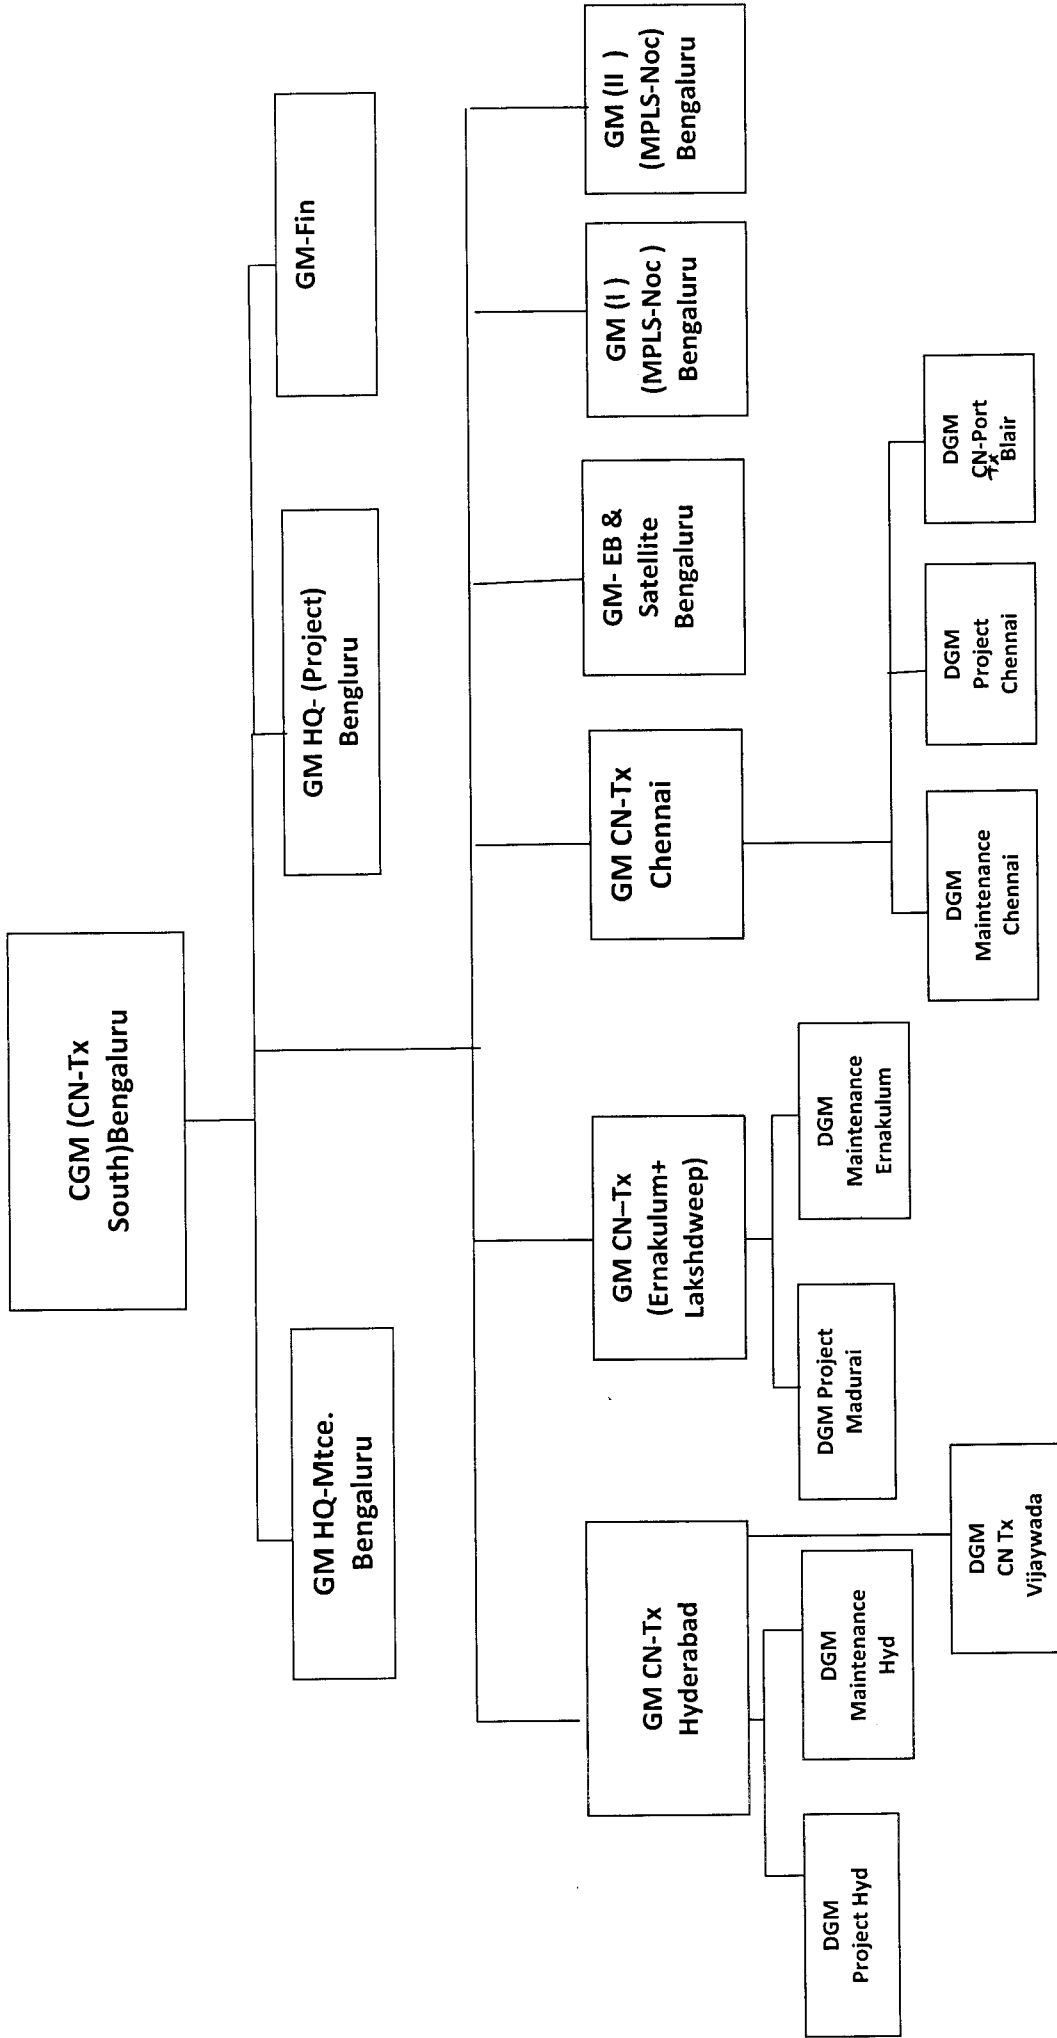

ORGANISATION CHART CGM-Core Network Tx (East)

ORGANISATION CHART CGM-Core Network Tx (West)

ORGANISATION CHART CGM-Core Network Tx (North)

(2)

ORGANISATION CHART CGM-Core Network (South)

ORGANISATION CHART CGM—CN- Tx North East Region

(M)

ORGANISATION CHART CGM-Training Centre

(M)

ORGANISATION CHART CGM-ITPC (Pune)

(M)